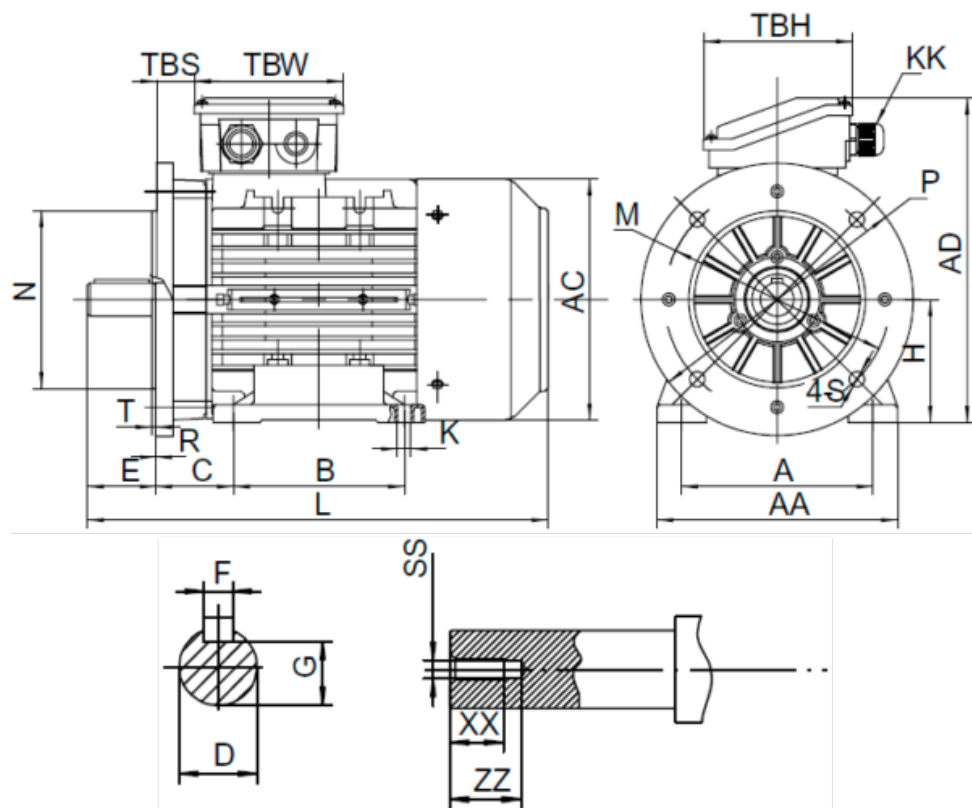

# Data Sheet

Article number: 25180011061740

Description: Kleedrive T3A 90L-6 1.1kw 900 rpm UL/CSA  
3x230/400V 50 HZ IP55 B35 Eff=81%

## Measures

A = 140	F = 8	TBW = 109
AA = 176	G = 20	XX = 19
AC = Ø177	H = 90	ZZ = 25
AD = 235	HD = 145	
B = 125	L = 338	
C = 56	SS = M8	
D = Ø24	TBH = 109	
E = 50	TBS = 28.5	